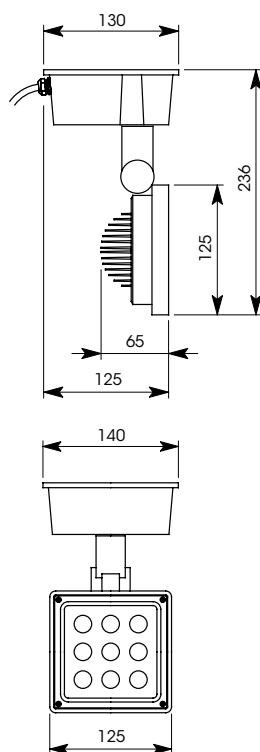

1,74 kg

ANTIK LED

Réf.	Type	Couleur*
33041/10°	Projecteur LED extérieur lentille 10° - 3 000° K	Noir
33041/20°	Projecteur LED extérieur lentille 20° - 3 000° K	Noir
33041/30°	Projecteur LED extérieur lentille 30° - 3 000° K	Noir
33041/40°	Projecteur LED extérieur lentille 40° - 3 000° K	Noir
33041/48°	Projecteur LED extérieur lentille 48° - 3 000° K	Noir
33044/10°	Projecteur LED extérieur lentille 10° - 3 000° K	Gris
33044/20°	Projecteur LED extérieur lentille 20° - 3 000° K	Gris
33044/30°	Projecteur LED extérieur lentille 30° - 3 000° K	Gris
33044/40°	Projecteur LED extérieur lentille 40° - 3 000° K	Gris
33044/48°	Projecteur LED extérieur lentille 48° - 3 000° K	Gris

* Autre coloris sur demande
Other color on demand

ACCESSOIRES

Réf.	Désignation	Couleur
33041/VO	Volet pour projecteur	Noir
33044/VO	Volet pour projecteur	Gris