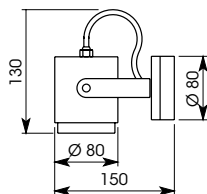

1,65 kg
Version lisse

PHOBOS 12V

Réf.	Type	Couleur
79100	Spot sur patère G5,3	Blanc
79101	Spot sur patère G5,3	Noir
79109	Spot sur patère G5,3	Laiton

Version lisse

79100/LI	Spot lisse sur patère G5,3	Blanc
79101/LI	Spot lisse sur patère G5,3	Noir
79109/LI	Spot lisse sur patère G5,3	Laiton

PHOBOS 230V

Réf.	Type	Couleur
75100	Spot sur patère GZ10	Blanc
75101	Spot sur patère GZ10	Noir
75109	Spot sur patère GZ10	Laiton

Version Lisse

75100/LI	Spot lisse sur patère GZ10	Blanc
75101/LI	Spot lisse sur patère GZ10	Noir
75109/LI	Spot lisse sur patère GZ10	Laiton

ACCESSOIRES

Réf.	Désignation	Couleur
79090	Défecteur visière pour Ø 80	Blanc
79091	Défecteur visière pour Ø 80	Noir