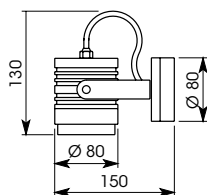

PHOBOS

Caractéristiques

Spots à fixer orientables, étanches, IP66, avec ou sans transformateur, Corps en laiton, Verre trempé pour lampe diamètre 50 mm halogène ou LED.

IP66 adjustable waterproof spot with or without transformer Brass housing, safety glass for lamp diameter 50 mm halogen or LED

Puissance :
Halogène
35 et 50 Watts
LED
10 Watts
Alimentation :
230V / 12V / CC

Power:
Halogen
35 and 50 Watts
LED
10 Watts
Power supply:
230V / 12V / DC

1,65 kg

1,65 kg
Version lisse

PHOBOS 12V

Réf.	Type	Couleur
79100	Spot sur patère G5,3	Blanc
79101	Spot sur patère G5,3	Noir
79109	Spot sur patère G5,3	Laiton

Version lisse

79100/LI	Spot lisse sur patère G5,3	Blanc
79101/LI	Spot lisse sur patère G5,3	Noir
79109/LI	Spot lisse sur patère G5,3	Laiton

PHOBOS 230V

Réf.	Type	Couleur
75100	Spot sur patère GZ10	Blanc
75101	Spot sur patère GZ10	Noir
75109	Spot sur patère GZ10	Laiton

Version Lisse

75100/LI	Spot lisse sur patère GZ10	Blanc
75101/LI	Spot lisse sur patère GZ10	Noir
75109/LI	Spot lisse sur patère GZ10	Laiton

ACCESSOIRES

Réf.	Désignation	Couleur
79090	Défecteur visière pour Ø 80	Blanc
79091	Défecteur visière pour Ø 80	Noir