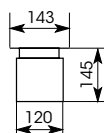

12 kg

ENCASTRÉ BANANE

Réf.	Type	Couleur
23824/30	Encastré Banane 3 000°k	Aluminium
23824/42	Encastré Banane 4 200°k	Aluminium
23824/65	Encastré Banane 6 500°k	Aluminium
23824/RG	Encastré Banane RGBA	Aluminium

Pour les options optiques, le nombre de lumens,
la température de couleur, l'IRC et les puissances,

CONSULTEZ-NOUS, LES ADAPTATIONS SONT NOMBREUSES.

For optic option, lumens, temperature color,
CRI and power,

CONSULT US, OPTION AND VERSION ARE NUMEROUS.