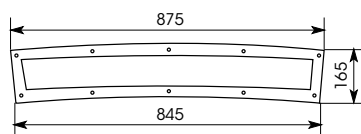

12 kg

ENCASTRÉ BANANE

Réf.	Type	Couleur
23824/30	Encastré Banane 3 000°k	Aluminium
23824/42	Encastré Banane 4 200°k	Aluminium
23824/65	Encastré Banane 6 500°k	Aluminium
23824/RG	Encastré Banane RGBA	Aluminium

Pour les options optiques, le nombre de lumens,
la température de couleur, l'IRC et les puissances,

CONSULTEZ-NOUS, LES ADAPTATIONS SONT NOMBREUSES.

For optic option, lumens, temperature color,
CRI and power,

CONSULT US, OPTION AND VERSION ARE NUMEROUS.